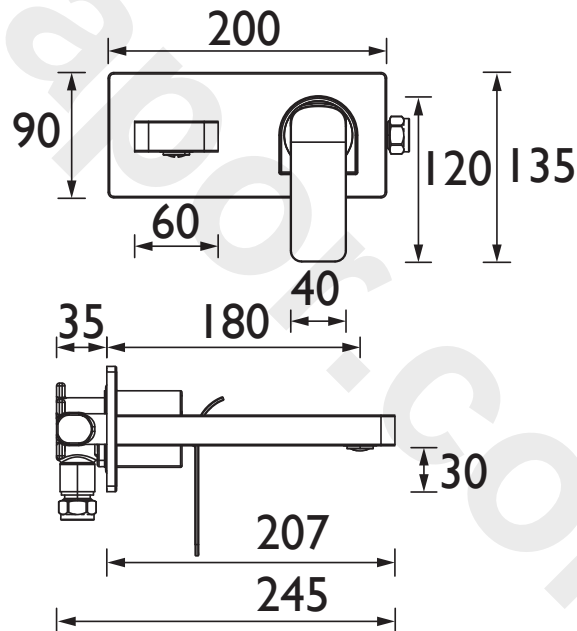

ALP WMBAS C

ALP Tap Range Alp Wall Mounted Basin Mixer Chrome

Features:

- Long life ceramic cartridge for added durability and ease of use
- Easy to use lever handle

Product Certifications:

WRAS Cert. Number: 2007900
WRAS Expiry Date: 31/07/2025

For more products, visit our website:
<http://www.bristan.com>

Specification

Product Type:	Bathroom Taps
Main Construction Material:	Brass
Mount Type:	Wall Mounted
Handle Type:	Lever Handle
Connection Inlet:	15mm Compression
Connection Outlet:	M24 Flow Straightener
Number of Tap Holes:	2
Valve/Cartridge Type:	35mm Cartridge
Plumbing System Requirements:	Suitable for all plumbing systems
Minimum Dynamic Pressure (bar):	0.2 bar
Maximum Dynamic Pressure (bar):	5.0 bar
Maximum Hot Water Temperature °C:	60°C
Maximum Static Pressure (bar):	10 bar
Flow Type:	Single Flow
Isolation Included:	No

Dimensions (measurements in mm)

Flow Rates (l/min)

System Pressure (bar)	0.2	0.5	1	2	3	5
ALP WMBAS C (mixed)	5.7	9	12.8	18	22.1	28.5

TECHNICAL
DATA
SHEET

BRISTAN

D6